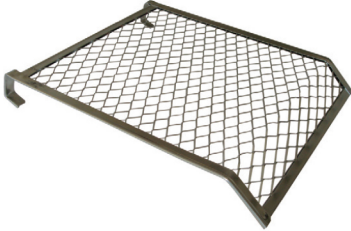

WOOD EXTENSION HANDLES	Part #	Size	Pack Qty
THREADED WOOD TIP	36004	48"	25
	36005	60"	25
	36006	72"	25
THREADED METAL TIP	36014	48"	25
	36015	60"	25
	36016	72"	25

BUCKET GRID	Part #	Pack Qty
<b>Uses:</b> A four sided metal grid permits use of paint roller direct from 5 gallon bucket or paint can	32002 (2 Gallon)	24
	32005 (5 Gallon)	24

SYNTHETIC MITT	Part #	Pack Qty
<b>Uses:</b> Multi-Purpose for painting, washing, waxing, polishing, cleaning, dusting	35011	6

POTASH HAND-TIED COTTON BRUSH	Part #	Size	Fill Material	Pack Qty
<b>Uses:</b> Soft swab brush with heavy yarn, great for polishing metallic surfaces	61090	12-7/8" x 4-1/2"	100% Cotton	6

 9" CRADLE CAULKING GUN	Part #	Pack Qty
<b>Uses:</b> Made with smooth rod with hook end for easy dispensing, thumb release to help prevent dripping, and spring-release plunger for quick loading	50130	6

 9" SKELETON TYPE CAULKING GUN	Part #	Pack Qty
<b>Uses:</b> Made with hex rod and spring-release plunger to allow for quick loading. Also includes seal punch attachment	50131	6

 PAINT MIXER - SMALL	Part #	Pack Qty
<b>Uses:</b> Great for mixing gallon sized containers. For use with 3/8" drills or larger	50114	6